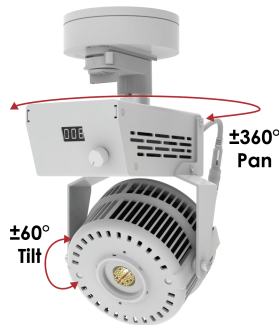

MECHANICAL FIGURES

W500X-TOX/TON

PS US

PSX US

W500X-TOX/TON

PS EU

PSX EU

W500X-CLP

PS US EU

PSX US EU 277

*All -CLP configuration models come with standard clamp pipe diameters that range from 1.8" to 2.0".

Mounting Bracket Dimensions ALL-CLP

*All -CLP configuration models come with standard DC cables of 6" and AC cables of 10'.

W500X-MPT

PSX US

PSX EU