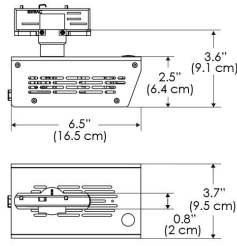

MECHANICAL FIGURES

PS US EU

PHOTOMETRIC DATA

AMZ

	Distance		3' (~0.9 m)	5' (~1.5 m)	10' (~3.0 m)
	@4000K	fc	285	148	36
		lux	3063	1598	383
	@6500K	fc	285	149	36
		lux	3063	1600	383
	Beam Diameter		Ø 5.1' (1.5m)	Ø 8.5' (2.6m)	Ø 16.9' (5.2m)

TB

	Distance		3' (~0.9 m)	5' (~1.5 m)	10' (~3.0 m)
	@10000K	fc	176	64	19
		lux	1891	680	203
	@20000K	fc	111	40	13
		lux	1185	426	136
	Beam Diameter		Ø 5.1' (1.5m)	Ø 8.5' (2.6m)	Ø 16.9' (5.2m)