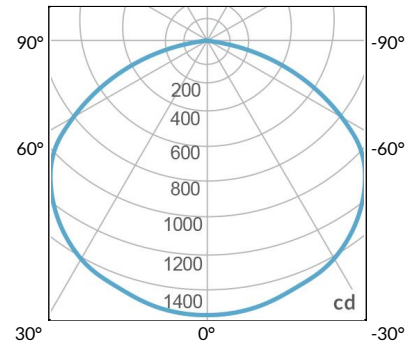

Beam Angle :