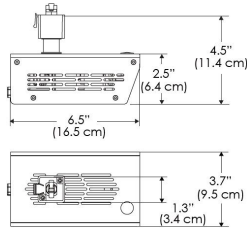

*All -CLP configuration models come with standard clamp pipe diameters that range from 1.8" to 2.0".

Mounting Bracket Dimensions ALL-CLP

*All -CLP configuration models come with standard DC cables of 6" and AC cables of 10'.

PHOTOMETRIC DATA

AMZ

	Distance		3' (~0.9 m)	5' (~1.5 m)	10' (~3.0 m)
	@4000K	fc	285	148	36
		lux	3063	1598	383
	@6500K	fc	285	149	36
		lux	3063	1600	383
	Beam Diameter		Ø 5.1' (1.5m)	Ø 8.5' (2.6m)	Ø 16.9' (5.2m)

Beam Angle :

TB

	Distance		3' (~0.9 m)	5' (~1.5 m)	10' (~3.0 m)
	@10000K	fc	176	64	19
		lux	1891	680	203
	@20000K	fc	111	40	13
		lux	1185	426	136
	Beam Diameter		Ø 5.1' (1.5m)	Ø 8.5' (2.6m)	Ø 16.9' (5.2m)