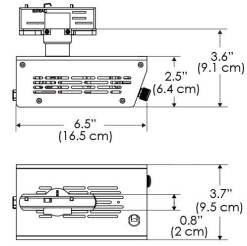

MECHANICAL FIGURES

PSX US EU

PHOTOMETRIC DATA

AMZ

	Distance		3' (~0.9 m)	5' (~1.5 m)	10' (~3.0 m)
	@4000K	fc	285	148	36
		lux	3063	1598	383
	@6500K	fc	285	149	36
		lux	3063	1600	383
	Beam Diameter		Ø 5.1' (1.5m)	Ø 8.5' (2.6m)	Ø 16.9' (5.2m)

TB

	Distance		3' (~0.9 m)	5' (~1.5 m)	10' (~3.0 m)
	@10000K	fc	176	64	19
		lux	1891	680	203
	@20000K	fc	111	40	13
		lux	1185	426	136
	Beam Diameter		Ø 5.1' (1.5m)	Ø 8.5' (2.6m)	Ø 16.9' (5.2m)