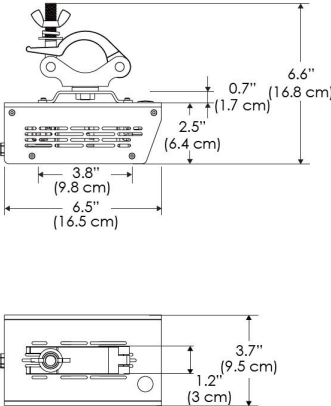

MECHANICAL FIGURES

W500X-TOX/TON

PS US

PSX US

W500X-TOX/TON

PS EU

PSX EU

W500X-CLP

PS US EU

PSX US EU 277

*All -CLP configuration models come with standard clamp pipe diameters that range from 1.8" to 2.0".

Mounting Bracket Dimensions ALL-CLP

*All -CLP configuration models come with standard DC cables of 6" and AC cables of 10'.

W500X-MPT

PSX US

PSX EU