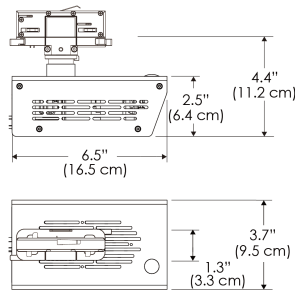

MECHANICAL FIGURES

W500X-TOX/TON

PS US

PSX US

W500X-TOX/TON

PS EU

PSX EU

W500X-CLP

PS US EU

PSX US EU 277

*All -CLP configuration models come with standard clamp pipe diameters that range from 1.8" to 2.0".

Mounting Bracket Dimensions ALL-CLP

*All -CLP configuration models come with standard DC cables of 6" and AC cables of 10'.

W500X-MPT

PSX US

PSX EU