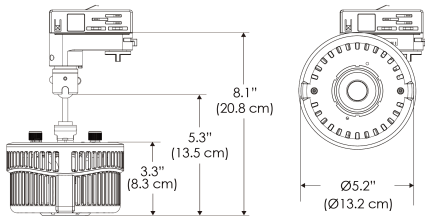

MECHANICAL FIGURES

W500X-TOX/TON