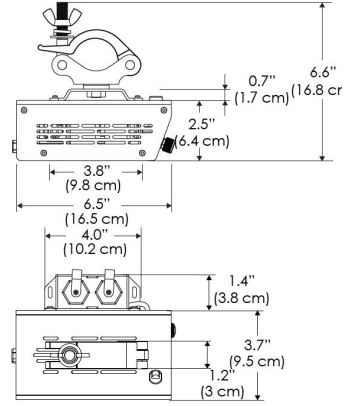

*All -CLP configuration models come with standard clamp pipe diameters that range from 1.8" to 2.0".

Mounting Bracket Dimensions ALL-CLP

*All -CLP configuration models come with standard DC cables of 6" and AC cables of 10'.

PHOTOMETRIC DATA

AMZ

	Distance		3' (~0.9 m)	5' (~1.5 m)	10' (~3.0 m)
	@4000K	fc	285	148	36
		lux	3063	1598	383
	@6500K	fc	285	149	36
		lux	3063	1600	383
	Beam Diameter		Ø 5.1' (1.5m)	Ø 8.5' (2.6m)	Ø 16.9' (5.2m)

Beam Angle :

TB

	Distance		3' (~0.9 m)	5' (~1.5 m)	10' (~3.0 m)
	@10000K	fc	176	64	19
		lux	1891	680	203
	@20000K	fc	111	40	13
		lux	1185	426	136
	Beam Diameter		Ø 5.1' (1.5m)	Ø 8.5' (2.6m)	Ø 16.9' (5.2m)