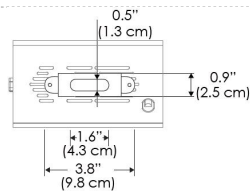

*All -CLP configuration models come with standard clamp pipe diameters that range from 1.8" to 2.0".

Mounting Bracket Dimensions ALL-CLP

*All -CLP configuration models come with standard DC cables of 6" and AC cables of 10'.

PHOTOMETRIC DATA

AMZ

	Distance		3' (~0.9 m)	5' (~1.5 m)	10' (~3.0 m)
	@4000K	fc	285	148	36
		lux	3063	1598	383
	@6500K	fc	285	149	36
		lux	3063	1600	383
	Beam Diameter		Ø 5.1' (1.5m)	Ø 8.5' (2.6m)	Ø 16.9' (5.2m)

Beam Angle :

TB

	Distance		3' (~0.9 m)	5' (~1.5 m)	10' (~3.0 m)
	@10000K	fc	176	64	19
		lux	1891	680	203
	@20000K	fc	111	40	13
		lux	1185	426	136
	Beam Diameter		Ø 5.1' (1.5m)	Ø 8.5' (2.6m)	Ø 16.9' (5.2m)