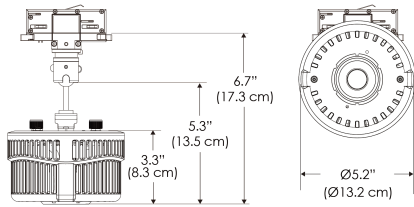

W500X-TOX/TON