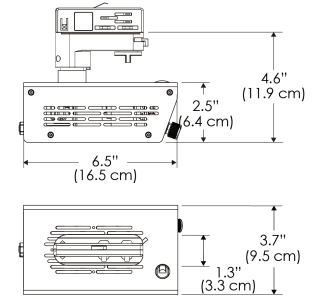

MECHANICAL FIGURES

W500X-TOX/TON

PS US

PSX US

W500X-TOX/TON

PS EU

PSX EU

W500X-CLP

PS US EU

PSX US EU 277

*All -CLP configuration models come with standard clamp pipe diameters that range from 1.8" to 2.0".

Mounting Bracket Dimensions ALL-CLP

*All -CLP configuration models come with standard DC cables of 6" and AC cables of 10'.

W500X-MPT

PSX US

PSX EU