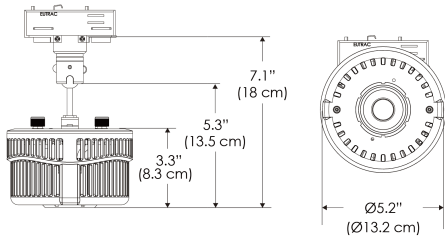

MECHANICAL FIGURES

W500X-TEX Legacy Product