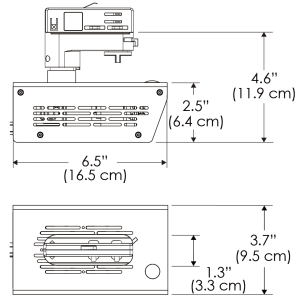

MECHANICAL FIGURES

W500X-TOX/TON

PS US

PSX US

W500X-TOX/TON

PS EU

PSX EU

W500X-CLP

PS US EU

PSX US EU 277

*All -CLP configuration models come with standard clamp pipe diameters that range from 1.8" to 2.0".

Mounting Bracket Dimensions ALL-CLP

*All -CLP configuration models come with standard DC cables of 6" and AC cables of 10'.

W500X-MPT

PSX US

PSX EU