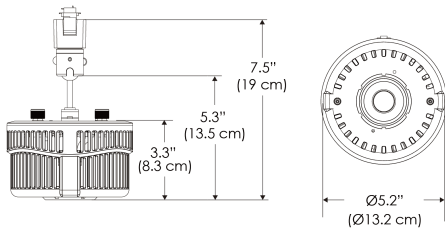

*All -CLP configuration models come with standard clamp pipe diameters that range from 1.8" to 2.0".

Mounting Bracket Dimensions ALL-CLP

*All -CLP configuration models come with standard DC cables of 6" and AC cables of 10'.

PHOTOMETRIC DATA

AMZ

	Distance		3' (~0.9 m)	5' (~1.5 m)	10' (~3.0 m)
	@4000K	fc	285	148	36
		lux	3063	1598	383
	@6500K	fc	285	149	36
		lux	3063	1600	383
	Beam Diameter		Ø 5.1' (1.5m)	Ø 8.5' (2.6m)	Ø 16.9' (5.2m)

Beam Angle :

TB

	Distance		3' (~0.9 m)	5' (~1.5 m)	10' (~3.0 m)
	@10000K	fc	176	64	19
		lux	1891	680	203
	@20000K	fc	111	40	13
		lux	1185	426	136
	Beam Diameter		Ø 5.1' (1.5m)	Ø 8.5' (2.6m)	Ø 16.9' (5.2m)