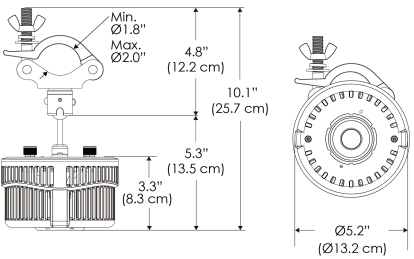

MECHANICAL FIGURES

W500X-TOX/TON

PS US

PSX US

W500X-TOX/TON

PS EU

PSX EU

W500X-CLP

PS US EU

PSX US EU 277

*All -CLP configuration models come with standard clamp pipe diameters that range from 1.8" to 2.0".

Mounting Bracket Dimensions ALL-CLP

*All -CLP configuration models come with standard DC cables of 6" and AC cables of 10'.

W500X-MPT

PSX US

PSX EU