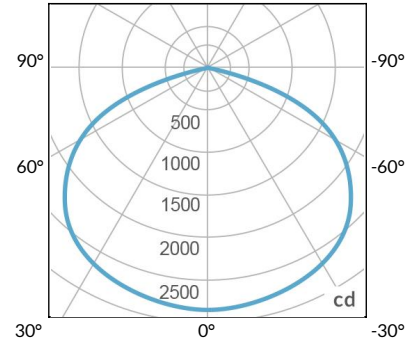

PHOTOMETRIC DATA

AMZ

	Distance		3' (~0.9 m)	5' (~1.5 m)	10' (~3.0 m)
	@4000K	fc	285	148	36
		lux	3063	1598	383
	@6500K	fc	285	149	36
		lux	3063	1600	383
	Beam Diameter		Ø 5.1' (1.5m)	Ø 8.5' (2.6m)	Ø 16.9' (5.2m)

Beam Angle :

TB

	Distance		3' (~0.9 m)	5' (~1.5 m)	10' (~3.0 m)
	@10000K	fc	176	64	19
		lux	1891	680	203
	@20000K	fc	111	40	13
		lux	1185	426	136
	Beam Diameter		Ø 5.1' (1.5m)	Ø 8.5' (2.6m)	Ø 16.9' (5.2m)