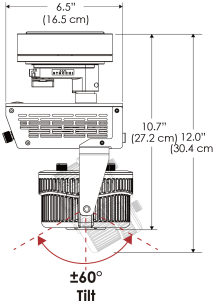

MECHANICAL FIGURES

W500X-TOX/TON

PS US

PSX US

W500X-TOX/TON

PS EU

PSX EU

W500X-CLP

PS US EU

PSX US EU 277

*All -CLP configuration models come with standard clamp pipe diameters that range from 1.8" to 2.0".

Mounting Bracket Dimensions ALL-CLP

*All -CLP configuration models come with standard DC cables of 6" and AC cables of 10'.

W500X-MPT

PSX US

PSX EU