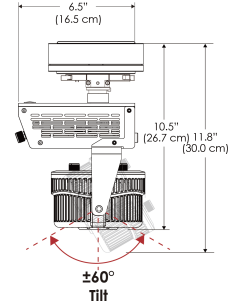

MECHANICAL FIGURES

W500X-TOX/TON

PS US

PSX US

W500X-TOX/TON

PS EU

PSX EU

W500X-CLP

PS US EU

PSX US EU 277

*All -CLP configuration models come with standard clamp pipe diameters that range from 1.8" to 2.0".

Mounting Bracket Dimensions ALL-CLP

*All -CLP configuration models come with standard DC cables of 6" and AC cables of 10'.

W500X-MPT

PSX US

PSX EU