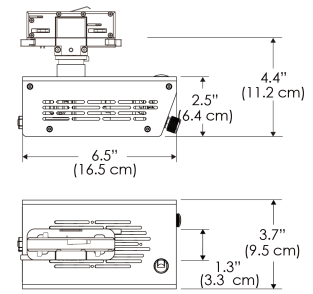

MECHANICAL FIGURES

W500X-TOX/TON

PS US

PSX US

W500X-TOX/TON

PS EU

PSX EU

W500X-CLP

PS US EU

PSX US EU 277

*All -CLP configuration models come with standard clamp pipe diameters that range from 1.8" to 2.0".

Mounting Bracket Dimensions ALL-CLP

*All -CLP configuration models come with standard DC cables of 6" and AC cables of 10'.

W500X-MPT

PSX US

PSX EU