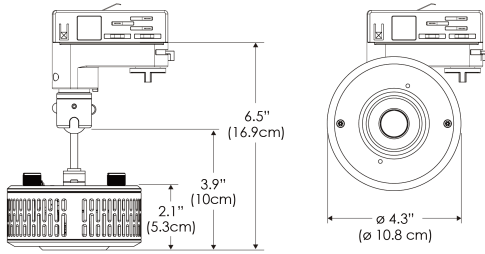

MECHANICAL FIGURES

W360X-TOX/TON