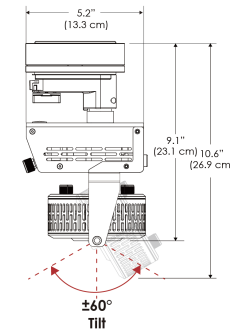

MECHANICAL FIGURES

*All -CLP configuration models come with standard clamp pipe diameters that range from 1.8" to 2.0".

Mounting Bracket Dimensions ALL-CLP

*All -CLP configuration models come with standard DC cables of 6" and AC cables of 10'.

W360X-MPT

PSX US