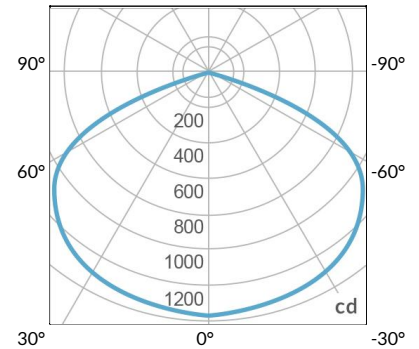

PHOTOMETRIC DATA

AMZ

Distance		3' (~0.9 m)	5' (~1.5 m)	10' (~3.0 m)
@4000K	fc	156	82	20
	lux	1679	880	214
@6500K	fc	158	83	21
	lux	1700	891	217
Beam Diameter		Ø 5.2' (1.6m)	Ø 8.8' (2.7m)	Ø 17.5' (5.3m)

Beam Angle : 130°

TB

Distance		3' (~0.9 m)	5' (~1.5 m)	10' (~3.0 m)
@10000K	fc	96	35	11
	lux	1028	370	110
@20000K	fc	47	17	6
	lux	498	179	57
Beam Diameter		Ø 5.2' (1.6m)	Ø 8.8' (2.7m)	Ø 17.5' (5.3m)

Beam Angle : 130°

DMX FOOTPRINT