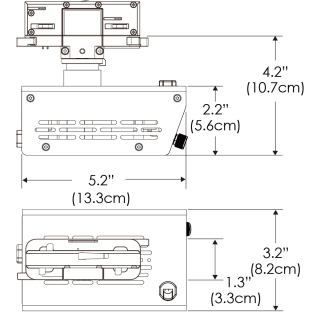

MECHANICAL FIGURES

PSX EU

*All -CLP configuration models come with standard clamp pipe diameters that range from 1.8" to 2.0".

Mounting Bracket Dimensions ALL-CLP

*All -CLP configuration models come with standard DC cables of 6" and AC cables of 10'.

W360X-MPT