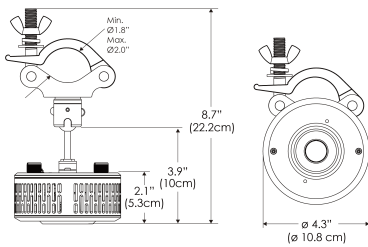

Power Supply & Control

PS Power Supply
 US EU
 PSX Power Supply w/ DMX
 (compatible with TOX/MPT mount)
 US EU

Plug/Connection

US US 120V
EU EU 220V

SPECIFICATIONS

Beam Angle	130°
Spectrum Type	AMZ : Plant Flourish & Growth
	TB : Coral Health & Growth
Control	Intensity (0% - 100%), CCT
LED Source	DiCon Dense Matrix LED
AC Power Draw	80W max
AC Input Voltage	100 - 240V AC, 60Hz
Cooling	Fan Cooled
Operating Temperature	32 - 104°F (0 - 40°C)
Fixture Weight	0.8lb (0.3kg)
Power Supply Weight	1.0lb (0.4kg)

PS US EU

*All -CLP configuration models come with standard clamp pipe diameters that range from 1.8" to 2.0".

Mounting Bracket Dimensions ALL-CLP

*All -CLP configuration models come with standard DC cables of 6" and AC cables of 10'.

PHOTOMETRIC DATA

AMZ

Distance		3' (~0.9 m)	5' (~1.5 m)	10' (~3.0 m)
@4000K	fc	156	82	20
	lux	1679	880	214
@6500K	fc	158	83	21
	lux	1700	891	217
Beam Diameter		Ø 5.2' (1.6m)	Ø 8.8' (2.7m)	Ø 17.5' (5.3m)

Beam Angle : 130°

TB

Distance		3' (~0.9 m)	5' (~1.5 m)	10' (~3.0 m)
@10000K	fc	96	35	11
	lux	1028	370	110
@20000K	fc	47	17	6
	lux	498	179	57
Beam Diameter		Ø 5.2' (1.6m)	Ø 8.8' (2.7m)	Ø 17.5' (5.3m)

Beam Angle : 130°

DMX FOOTPRINT