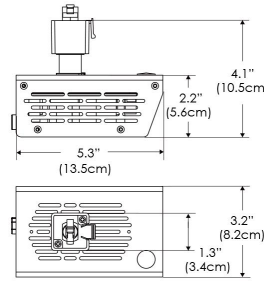

PS US EU

*All -CLP configuration models come with standard clamp pipe diameters that range from 1.8" to 2.0".

Mounting Bracket Dimensions ALL-CLP

*All -CLP configuration models come with standard DC cables of 6" and AC cables of 10'.

PHOTOMETRIC DATA

AMZ

Distance		3' (~0.9 m)	5' (~1.5 m)	10' (~3.0 m)
@4000K	fc	156	82	20
	lux	1679	880	214
@6500K	fc	158	83	21
	lux	1700	891	217
Beam Diameter		Ø 5.2' (1.6m)	Ø 8.8' (2.7m)	Ø 17.5' (5.3m)

Beam Angle : 130°

TB

Distance		3' (~0.9 m)	5' (~1.5 m)	10' (~3.0 m)
@10000K	fc	96	35	11
	lux	1028	370	110
@20000K	fc	47	17	6
	lux	498	179	57
Beam Diameter		Ø 5.2' (1.6m)	Ø 8.8' (2.7m)	Ø 17.5' (5.3m)

Beam Angle : 130°

DMX FOOTPRINT