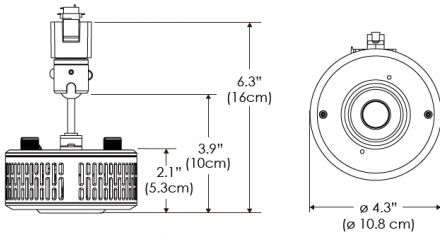

PS US EU

*All -CLP configuration models come with standard clamp pipe diameters that range from 1.8" to 2.0".

Mounting Bracket Dimensions ALL-CLP

*All -CLP configuration models come with standard DC cables of 6" and AC cables of 10'.

PHOTOMETRIC DATA

AMZ

Distance		3' (~0.9 m)	5' (~1.5 m)	10' (~3.0 m)
@4000K	fc	156	82	20
	lux	1679	880	214
@6500K	fc	158	83	21
	lux	1700	891	217
Beam Diameter		Ø 5.2' (1.6m)	Ø 8.8' (2.7m)	Ø 17.5' (5.3m)

Beam Angle : 130°

TB

Distance		3' (~0.9 m)	5' (~1.5 m)	10' (~3.0 m)
@10000K	fc	96	35	11
	lux	1028	370	110
@20000K	fc	47	17	6
	lux	498	179	57
Beam Diameter		Ø 5.2' (1.6m)	Ø 8.8' (2.7m)	Ø 17.5' (5.3m)

Beam Angle : 130°

DMX FOOTPRINT