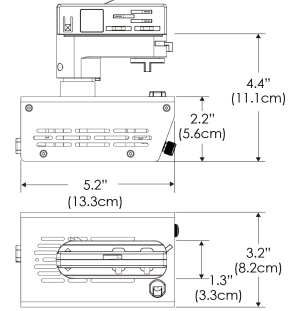

MECHANICAL FIGURES

PSX US

*All -CLP configuration models come with standard clamp pipe diameters that range from 1.8" to 2.0".

Mounting Bracket Dimensions ALL-CLP

*All -CLP configuration models come with standard DC cables of 6" and AC cables of 10'.

W360X-MPT