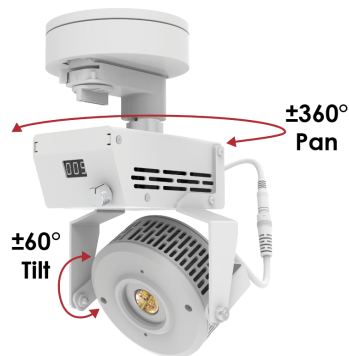

MECHANICAL FIGURES

*All -CLP configuration models come with standard clamp pipe diameters that range from 1.8" to 2.0".

Mounting Bracket Dimensions ALL-CLP

*All -CLP configuration models come with standard DC cables of 6" and AC cables of 10'.

W360X-MPT