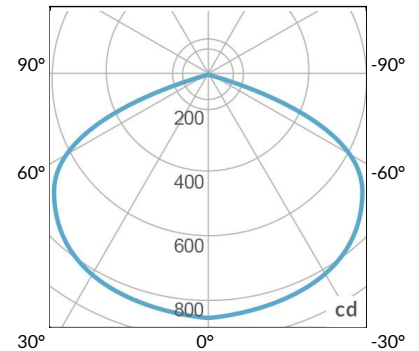

PHOTOMETRIC DATA

AMZ

Distance		3' (~0.9 m)	5' (~1.5 m)	10' (~3.0 m)
@4000K	fc	156	82	20
	lux	1679	880	214
@6500K	fc	158	83	21
	lux	1700	891	217
Beam Diameter		Ø 5.2' (1.6m)	Ø 8.8' (2.7m)	Ø 17.5' (5.3m)

Beam Angle : 130°

TB

Distance		3' (~0.9 m)	5' (~1.5 m)	10' (~3.0 m)
@10000K	fc	96	35	11
	lux	1028	370	110
@20000K	fc	47	17	6
	lux	498	179	57
Beam Diameter		Ø 5.2' (1.6m)	Ø 8.8' (2.7m)	Ø 17.5' (5.3m)

Beam Angle : 130°

DMX FOOTPRINT