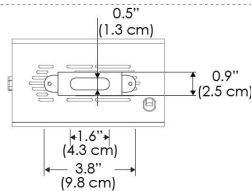

Power Supply & Control

PS Power Supply
 US EU
 PSX Power Supply w/ DMX
 (compatible with TOX/MPT mount)
 US EU

Plug/Connection

US US 120V
EU EU 220V

SPECIFICATIONS

Beam Angle	130°
Spectrum Type	AMZ : Plant Flourish & Growth
	TB : Coral Health & Growth
Control	Intensity (0% - 100%), CCT
LED Source	DiCon Dense Matrix LED
AC Power Draw	80W max
AC Input Voltage	100 - 240V AC, 60Hz
Cooling	Fan Cooled
Operating Temperature	32 - 104°F (0 - 40°C)
Fixture Weight	0.8lb (0.3kg)
Power Supply Weight	1.0lb (0.4kg)

PS US EU

*All -CLP configuration models come with standard clamp pipe diameters that range from 1.8" to 2.0".

Mounting Bracket Dimensions ALL-CLP

*All -CLP configuration models come with standard DC cables of 6" and AC cables of 10'.

PHOTOMETRIC DATA

AMZ

Distance		3' (~0.9 m)	5' (~1.5 m)	10' (~3.0 m)
@4000K	fc	156	82	20
	lux	1679	880	214
@6500K	fc	158	83	21
	lux	1700	891	217
Beam Diameter		Ø 5.2' (1.6m)	Ø 8.8' (2.7m)	Ø 17.5' (5.3m)

Beam Angle : 130°

TB

Distance		3' (~0.9 m)	5' (~1.5 m)	10' (~3.0 m)
@10000K	fc	96	35	11
	lux	1028	370	110
@20000K	fc	47	17	6
	lux	498	179	57
Beam Diameter		Ø 5.2' (1.6m)	Ø 8.8' (2.7m)	Ø 17.5' (5.3m)

Beam Angle : 130°

DMX FOOTPRINT