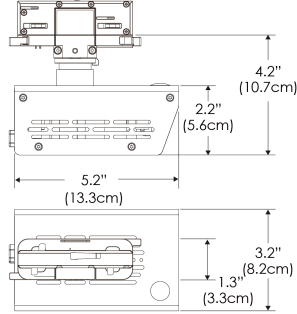

MECHANICAL FIGURES

PS EU

*All -CLP configuration models come with standard clamp pipe diameters that range from 1.8" to 2.0".

Mounting Bracket Dimensions ALL-CLP

*All -CLP configuration models come with standard DC cables of 6" and AC cables of 10'.

W360X-MPT