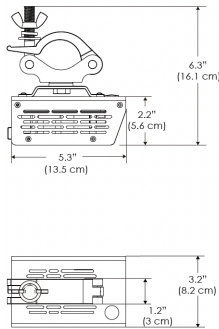

Power Supply & Control

PS Power Supply
 US EU
 PSX Power Supply w/ DMX
 (compatible with TOX/MPT mount)
 US EU

Plug/Connection

US US 120V
EU EU 220V

SPECIFICATIONS

Beam Angle	130°
Spectrum Type	AMZ : Plant Flourish & Growth
	TB : Coral Health & Growth
Control	Intensity (0% - 100%), CCT
LED Source	DiCon Dense Matrix LED
AC Power Draw	80W max
AC Input Voltage	100 - 240V AC, 60Hz
Cooling	Fan Cooled
Operating Temperature	32 - 104°F (0 - 40°C)
Fixture Weight	0.8lb (0.3kg)
Power Supply Weight	1.0lb (0.4kg)

PS US EU

*All -CLP configuration models come with standard clamp pipe diameters that range from 1.8" to 2.0".

Mounting Bracket Dimensions ALL-CLP

*All -CLP configuration models come with standard DC cables of 6" and AC cables of 10'.

PHOTOMETRIC DATA

AMZ

Distance		3' (~0.9 m)	5' (~1.5 m)	10' (~3.0 m)
@4000K	fc	156	82	20
	lux	1679	880	214
@6500K	fc	158	83	21
	lux	1700	891	217
Beam Diameter		Ø 5.2' (1.6m)	Ø 8.8' (2.7m)	Ø 17.5' (5.3m)

Beam Angle : 130°

TB

Distance		3' (~0.9 m)	5' (~1.5 m)	10' (~3.0 m)
@10000K	fc	96	35	11
	lux	1028	370	110
@20000K	fc	47	17	6
	lux	498	179	57
Beam Diameter		Ø 5.2' (1.6m)	Ø 8.8' (2.7m)	Ø 17.5' (5.3m)

Beam Angle : 130°

DMX FOOTPRINT