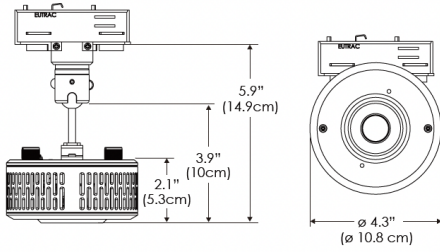

MECHANICAL FIGURES

W360X-TEX Legacy product