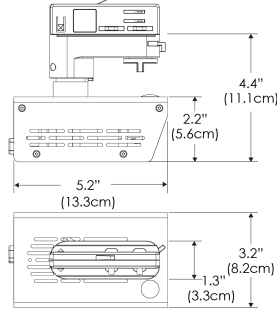

MECHANICAL FIGURES

PS US

*All -CLP configuration models come with standard clamp pipe diameters that range from 1.8" to 2.0".

Mounting Bracket Dimensions ALL-CLP

*All -CLP configuration models come with standard DC cables of 6" and AC cables of 10'.

W360X-MPT