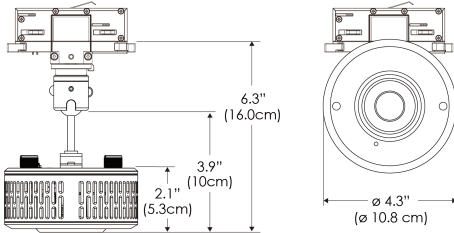

W360X-TOX/TON