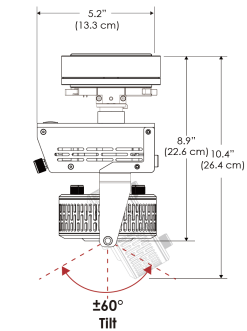

MECHANICAL FIGURES

*All -CLP configuration models come with standard clamp pipe diameters that range from 1.8" to 2.0".

Mounting Bracket Dimensions ALL-CLP

*All -CLP configuration models come with standard DC cables of 6" and AC cables of 10'.

W360X-MPT

PSX EU