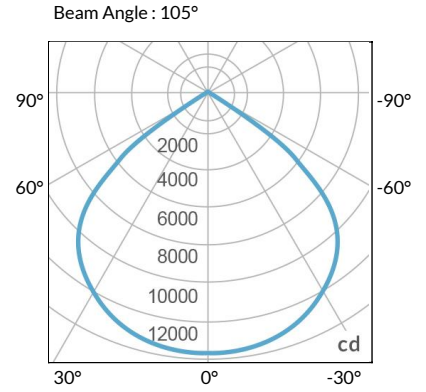

MECHANICAL FIGURES

W2KX-CLP

W2KX-PVT

Power Supply
-US
-277

Power Supply
-277IP

PHOTOMETRIC DATA

AMZ

Distance		3' (~1.0 m)	5' (~1.5 m)	10' (~3.0 m)
@4000K	fc	1620	561	168
	lux	17436	6033	1808
@6500K	fc	1647	570	171
	lux	17725	6133	1838
Beam Diameter		Ø 4.7' (1.4m)	Ø 7.9' (2.4m)	Ø 15.8' (4.8m)

TLB

Distance		3' (~1.0 m)	5' (~1.5 m)	10' (~3.0 m)
@8000K	fc	946	344	97
	lux	10180	3701	1044
@14000K	fc	1398	510	134
	lux	15045	5483	1436
Beam Diameter		Ø 4.5' (1.4m)	Ø 7.6' (2.3m)	Ø 15.2' (4.6m)