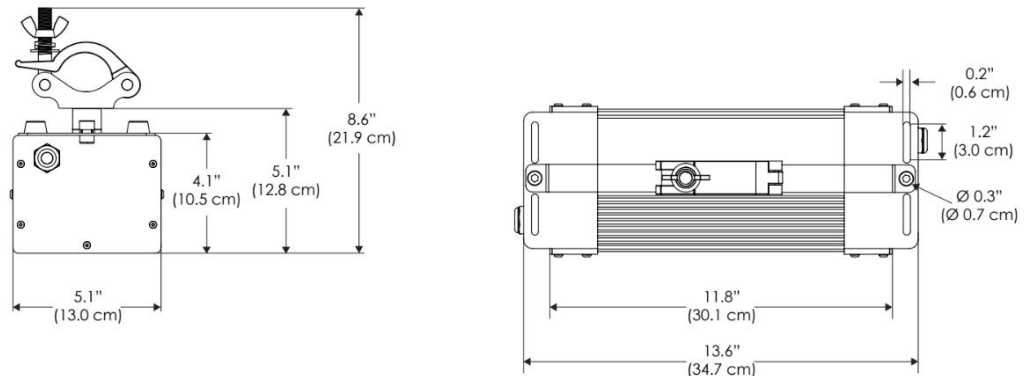

PSX Power Supply w/ DMX

PSX

US US 120V
EU EU 220V
277 US 277V
277IP 100-277V IP67 PSU

SPECIFICATIONS

Beam Angle	105°
Spectrum Type	AMZ : Plant Flourish & Growth
	TLB : Coral Health & Growth
Control	Intensity (0% - 100%), CCT
LED Source	DiCon Dense Matrix LED
Power Draw	AMZ : 720W
	TLB : 800W
AC Input Voltage	100 - 277V AC, 60Hz
Cooling	Fan Cooled
Operating Temperature	32 - 104°F (0 - 40°C)
Fixture Weight	8.6lb (~3.9kg)
Power Supply Weight	100 - 240v : 7.5lb (~3.4kg)
	100 - 277v : 14.1lb (~6.4kg)

MECHANICAL FIGURES

W2KX-CLP

W2KX-PVT

Power Supply
-US
-277

Power Supply
-277IP

PHOTOMETRIC DATA

AMZ

Distance		3' (~1.0 m)	5' (~1.5 m)	10' (~3.0 m)
@4000K	fc	1620	561	168
	lux	17436	6033	1808
@6500K	fc	1647	570	171
	lux	17725	6133	1838
Beam Diameter		Ø 4.7' (1.4m)	Ø 7.9' (2.4m)	Ø 15.8' (4.8m)

TLB

Distance		3' (~1.0 m)	5' (~1.5 m)	10' (~3.0 m)
@8000K	fc	946	344	97
	lux	10180	3701	1044
@14000K	fc	1398	510	134
	lux	15045	5483	1436
Beam Diameter		Ø 4.5' (1.4m)	Ø 7.6' (2.3m)	Ø 15.2' (4.6m)