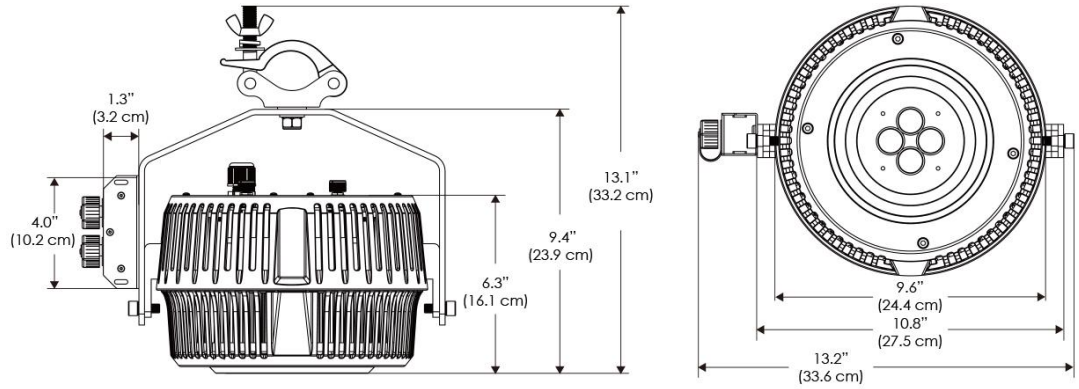

PSX Power Supply w/ DMX

PSX

US US 120V
EU EU 220V
277 US 277V
277IP 100-277V IP67 PSU

SPECIFICATIONS

Beam Angle	105°
Spectrum Type	AMZ : Plant Flourish & Growth
	TLB : Coral Health & Growth
Control	Intensity (0% - 100%), CCT
LED Source	DiCon Dense Matrix LED
Power Draw	AMZ : 720W
	TLB : 800W
AC Input Voltage	100 - 277V AC, 60Hz
Cooling	Fan Cooled
Operating Temperature	32 - 104°F (0 - 40°C)
Fixture Weight	8.6lb (~3.9kg)
Power Supply Weight	100 - 240v : 7.5lb (~3.4kg)
	100 - 277v : 14.1lb (~6.4kg)

MECHANICAL FIGURES

W2KX-CLP

W2KX-PVT

Power Supply
-US
-277

Power Supply
-277IP

PHOTOMETRIC DATA

AMZ

Distance		3' (~1.0 m)	5' (~1.5 m)	10' (~3.0 m)
@4000K	fc	1620	561	168
	lux	17436	6033	1808
@6500K	fc	1647	570	171
	lux	17725	6133	1838
Beam Diameter		Ø 4.7' (1.4m)	Ø 7.9' (2.4m)	Ø 15.8' (4.8m)

TLB

Distance		3' (~1.0 m)	5' (~1.5 m)	10' (~3.0 m)
@8000K	fc	946	344	97
	lux	10180	3701	1044
@14000K	fc	1398	510	134
	lux	15045	5483	1436
Beam Diameter		Ø 4.5' (1.4m)	Ø 7.6' (2.3m)	Ø 15.2' (4.6m)