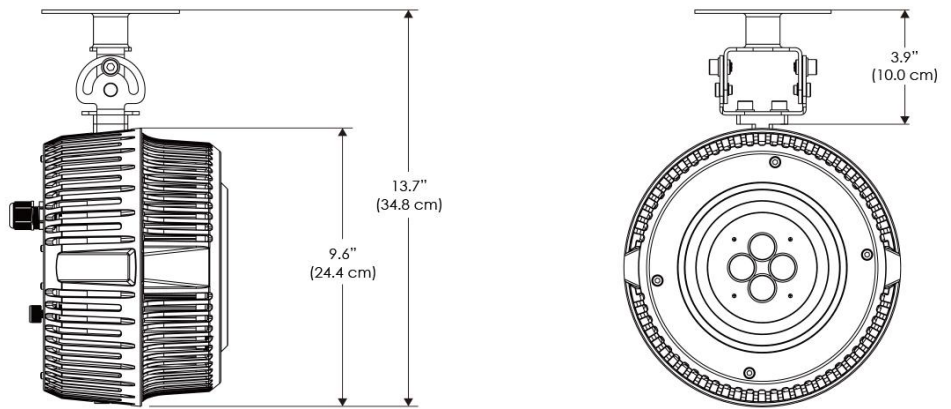

PSX Power Supply w/ DMX

PSX

US US 120V
EU EU 220V
277 US 277V
277IP 100-277V IP67 PSU

SPECIFICATIONS

Beam Angle	105°
Spectrum Type	AMZ : Plant Flourish & Growth
	TLB : Coral Health & Growth
Control	Intensity (0% - 100%), CCT
LED Source	DiCon Dense Matrix LED
Power Draw	AMZ : 720W
	TLB : 800W
AC Input Voltage	100 - 277V AC, 60Hz
Cooling	Fan Cooled
Operating Temperature	32 - 104°F (0 - 40°C)
Fixture Weight	8.6lb (~3.9kg)
Power Supply Weight	100 - 240v : 7.5lb (~3.4kg)
	100 - 277v : 14.1lb (~6.4kg)

MECHANICAL FIGURES

W2KX-CLP

W2KX-PVT

Power Supply
-US
-277

Power Supply
-277IP

PHOTOMETRIC DATA

AMZ

Distance		3' (~1.0 m)	5' (~1.5 m)	10' (~3.0 m)
@4000K	fc	1620	561	168
	lux	17436	6033	1808
@6500K	fc	1647	570	171
	lux	17725	6133	1838
Beam Diameter		Ø 4.7' (1.4m)	Ø 7.9' (2.4m)	Ø 15.8' (4.8m)

TLB

Distance		3' (~1.0 m)	5' (~1.5 m)	10' (~3.0 m)
@8000K	fc	946	344	97
	lux	10180	3701	1044
@14000K	fc	1398	510	134
	lux	15045	5483	1436
Beam Diameter		Ø 4.5' (1.4m)	Ø 7.6' (2.3m)	Ø 15.2' (4.6m)