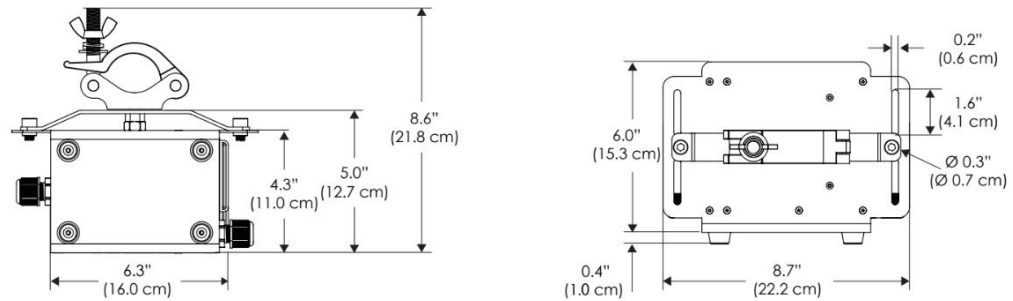

PSX Power Supply w/ DMX

PSX

US US 120V
EU EU 220V
277 US 277V
277IP 100-277V IP67 PSU

SPECIFICATIONS

Beam Angle	105°
Spectrum Type	AMZ : Plant Flourish & Growth
	TLB : Coral Health & Growth
Control	Intensity (0% - 100%), CCT
LED Source	DiCon Dense Matrix LED
Power Draw	AMZ : 720W
	TLB : 800W
AC Input Voltage	100 - 277V AC, 60Hz
Cooling	Fan Cooled
Operating Temperature	32 - 104°F (0 - 40°C)
Fixture Weight	8.6lb (~3.9kg)
Power Supply Weight	100 - 240v : 7.5lb (~3.4kg)
	100 - 277v : 14.1lb (~6.4kg)

MECHANICAL FIGURES

W2KX-CLP

W2KX-PVT

Power Supply
-US
-277

Power Supply
-277IP

PHOTOMETRIC DATA

AMZ

Distance		3' (~1.0 m)	5' (~1.5 m)	10' (~3.0 m)
@4000K	fc	1620	561	168
	lux	17436	6033	1808
@6500K	fc	1647	570	171
	lux	17725	6133	1838
Beam Diameter		Ø 4.7' (1.4m)	Ø 7.9' (2.4m)	Ø 15.8' (4.8m)

TLB

Distance		3' (~1.0 m)	5' (~1.5 m)	10' (~3.0 m)
@8000K	fc	946	344	97
	lux	10180	3701	1044
@14000K	fc	1398	510	134
	lux	15045	5483	1436
Beam Diameter		Ø 4.5' (1.4m)	Ø 7.6' (2.3m)	Ø 15.2' (4.6m)