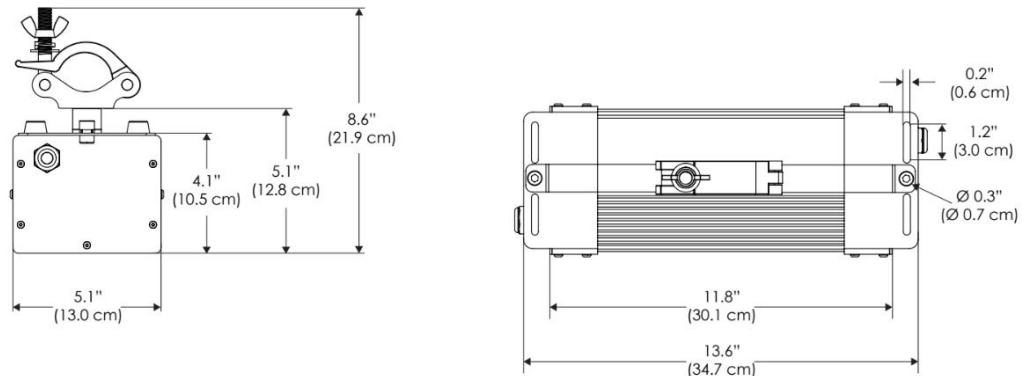

PSX Power Supply w/ DMX

PSX

US US 120V
EU EU 220V
277 US 277V
277IP 100-277V IP67 PSU

SPECIFICATIONS

Beam Angle	50°
Spectrum Type	AMZ : Plant Flourish & Growth
	TLB : Coral Health & Growth
Control	Intensity (0% - 100%), CCT
LED Source	DiCon Dense Matrix LED
Power Draw	AMZ : 720W
	TLB : 800W
AC Input Voltage	100 - 277V AC, 60Hz
Cooling	Fan Cooled
Operating Temperature	32 - 104°F (0 - 40°C)
Fixture Weight	9.3lb (~4.2kg)
Power Supply Weight	100 - 240v : 7.5lb (~3.4kg)
	100 - 277v : 14.1lb (~6.4kg)

MECHANICAL FIGURES

W2KB-CLP

W2KB-PVT

Power Supply
-US
-277

Power Supply
-277IP

PHOTOMETRIC DATA

AMZ

Distance		3' (~1.0 m)	5' (~1.5 m)	10' (~3.0 m)
@4000K	fc	4208	1457	375
	lux	45295	15673	4035
@6500K	fc	4278	1481	382
	lux	46047	15933	4102
Beam Diameter		Ø 2.4' (0.7m)	Ø 4.1' (1.2m)	Ø 8.1' (2.5m)

TLB

Distance		3' (~1.0 m)	5' (~1.5 m)	10' (~3.0 m)
@8000K	fc	2285	791	201
	lux	24592	8509	2153
@14000K	fc	3253	1126	282
	lux	35015	12116	3035
Beam Diameter		Ø 2.4' (0.7m)	Ø 4.1' (1.2m)	Ø 8.2' (2.5m)