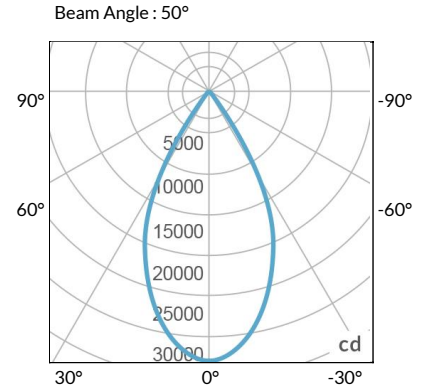

MECHANICAL FIGURES

W2KB-CLP

W2KB-PVT

Power Supply
-US
-277

Power Supply
-277IP

PHOTOMETRIC DATA

AMZ

Distance		3' (~1.0 m)	5' (~1.5 m)	10' (~3.0 m)
@4000K	fc	4208	1457	375
	lux	45295	15673	4035
@6500K	fc	4278	1481	382
	lux	46047	15933	4102
Beam Diameter		Ø 2.4' (0.7m)	Ø 4.1' (1.2m)	Ø 8.1' (2.5m)

TLB

Distance		3' (~1.0 m)	5' (~1.5 m)	10' (~3.0 m)
@8000K	fc	2285	791	201
	lux	24592	8509	2153
@14000K	fc	3253	1126	282
	lux	35015	12116	3035
Beam Diameter		Ø 2.4' (0.7m)	Ø 4.1' (1.2m)	Ø 8.2' (2.5m)