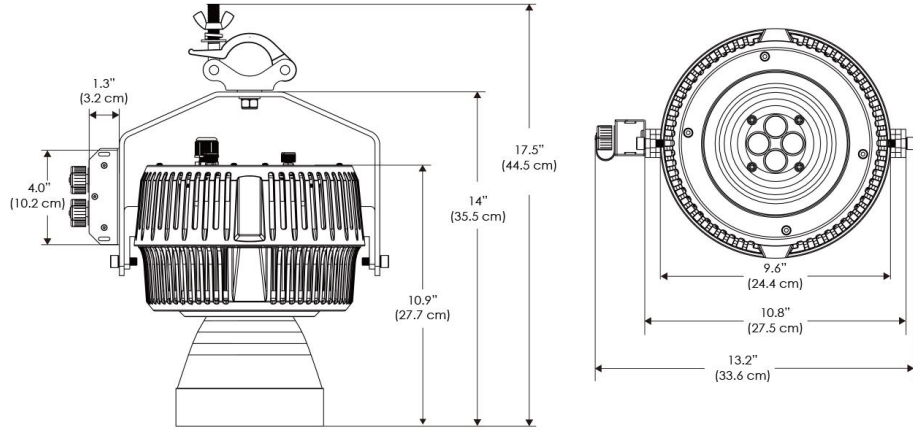

PSX Power Supply w/ DMX

PSX

US US 120V
EU EU 220V
277 US 277V
277IP 100-277V IP67 PSU

SPECIFICATIONS

Beam Angle	50°
Spectrum Type	AMZ : Plant Flourish & Growth
	TLB : Coral Health & Growth
Control	Intensity (0% - 100%), CCT
LED Source	DiCon Dense Matrix LED
Power Draw	AMZ : 720W
	TLB : 800W
AC Input Voltage	100 - 277V AC, 60Hz
Cooling	Fan Cooled
Operating Temperature	32 - 104°F (0 - 40°C)
Fixture Weight	9.3lb (~4.2kg)
Power Supply Weight	100 - 240v : 7.5lb (~3.4kg)
	100 - 277v : 14.1lb (~6.4kg)

MECHANICAL FIGURES

W2KB-CLP

W2KB-PVT

Power Supply
-US
-277

Power Supply
-277IP

PHOTOMETRIC DATA

AMZ

Distance		3' (~1.0 m)	5' (~1.5 m)	10' (~3.0 m)
@4000K	fc	4208	1457	375
	lux	45295	15673	4035
@6500K	fc	4278	1481	382
	lux	46047	15933	4102
Beam Diameter		Ø 2.4' (0.7m)	Ø 4.1' (1.2m)	Ø 8.1' (2.5m)

TLB

Distance		3' (~1.0 m)	5' (~1.5 m)	10' (~3.0 m)
@8000K	fc	2285	791	201
	lux	24592	8509	2153
@14000K	fc	3253	1126	282
	lux	35015	12116	3035
Beam Diameter		Ø 2.4' (0.7m)	Ø 4.1' (1.2m)	Ø 8.2' (2.5m)