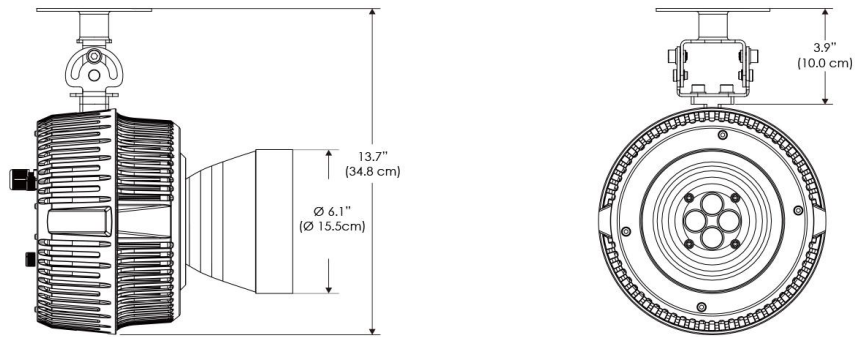

PSX Power Supply w/ DMX

PSX

US US 120V
EU EU 220V
277 US 277V
277IP 100-277V IP67 PSU

SPECIFICATIONS

Beam Angle	50°
Spectrum Type	AMZ : Plant Flourish & Growth
	TLB : Coral Health & Growth
Control	Intensity (0% - 100%), CCT
LED Source	DiCon Dense Matrix LED
Power Draw	AMZ : 720W
	TLB : 800W
AC Input Voltage	100 - 277V AC, 60Hz
Cooling	Fan Cooled
Operating Temperature	32 - 104°F (0 - 40°C)
Fixture Weight	9.3lb (~4.2kg)
Power Supply Weight	100 - 240v : 7.5lb (~3.4kg)
	100 - 277v : 14.1lb (~6.4kg)

MECHANICAL FIGURES

W2KB-CLP

W2KB-PVT

Power Supply
-US
-277

Power Supply
-277IP

PHOTOMETRIC DATA

AMZ

Distance		3' (~1.0 m)	5' (~1.5 m)	10' (~3.0 m)
@4000K	fc	4208	1457	375
	lux	45295	15673	4035
@6500K	fc	4278	1481	382
	lux	46047	15933	4102
Beam Diameter		Ø 2.4' (0.7m)	Ø 4.1' (1.2m)	Ø 8.1' (2.5m)

TLB

Distance		3' (~1.0 m)	5' (~1.5 m)	10' (~3.0 m)
@8000K	fc	2285	791	201
	lux	24592	8509	2153
@14000K	fc	3253	1126	282
	lux	35015	12116	3035
Beam Diameter		Ø 2.4' (0.7m)	Ø 4.1' (1.2m)	Ø 8.2' (2.5m)