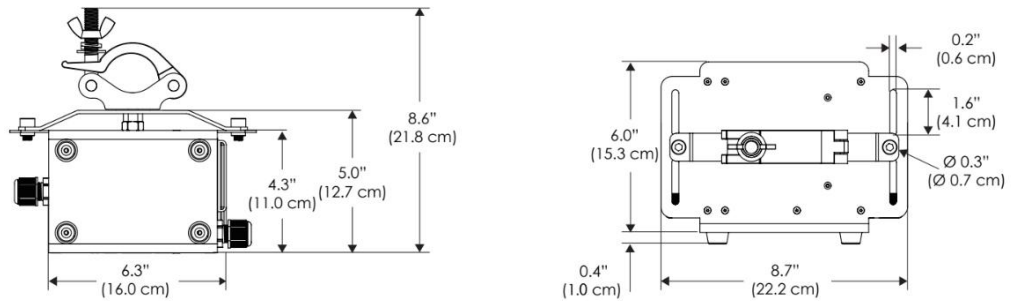

PSX Power Supply w/ DMX

PSX

US US 120V
EU EU 220V
277 US 277V
277IP 100-277V IP67 PSU

SPECIFICATIONS

Beam Angle	50°
Spectrum Type	AMZ : Plant Flourish & Growth
	TLB : Coral Health & Growth
Control	Intensity (0% - 100%), CCT
LED Source	DiCon Dense Matrix LED
Power Draw	AMZ : 720W
	TLB : 800W
AC Input Voltage	100 - 277V AC, 60Hz
Cooling	Fan Cooled
Operating Temperature	32 - 104°F (0 - 40°C)
Fixture Weight	9.3lb (~4.2kg)
Power Supply Weight	100 - 240v : 7.5lb (~3.4kg)
	100 - 277v : 14.1lb (~6.4kg)

MECHANICAL FIGURES

W2KB-CLP

W2KB-PVT

Power Supply
-US
-277

Power Supply
-277IP

PHOTOMETRIC DATA

AMZ

Distance		3' (~1.0 m)	5' (~1.5 m)	10' (~3.0 m)
@4000K	fc	4208	1457	375
	lux	45295	15673	4035
@6500K	fc	4278	1481	382
	lux	46047	15933	4102
Beam Diameter		Ø 2.4' (0.7m)	Ø 4.1' (1.2m)	Ø 8.1' (2.5m)

TLB

Distance		3' (~1.0 m)	5' (~1.5 m)	10' (~3.0 m)
@8000K	fc	2285	791	201
	lux	24592	8509	2153
@14000K	fc	3253	1126	282
	lux	35015	12116	3035
Beam Diameter		Ø 2.4' (0.7m)	Ø 4.1' (1.2m)	Ø 8.2' (2.5m)