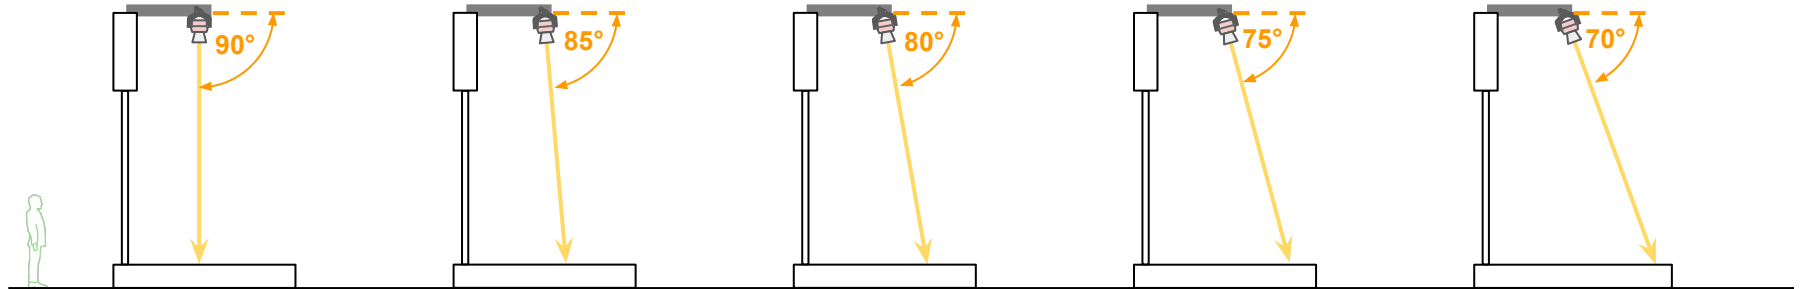

# Shedd Aquarium [Result]

Saltwater Tank

Freshwater Tank

Saltwater Tank Dim. - 14' L x 29' W x 11' 4" H  
Freshwater Tank Dim. - 14' L x 29' W x 11' 4" H

# Shedd Aquarium Lighting Layout, Top View

Total Fixture-  W2KN (20x)  W2KB (6x)

# Shedd Aquarium Light Angle, Side View

Total Fixture-  W2KN (20x)  W2KB (6x)