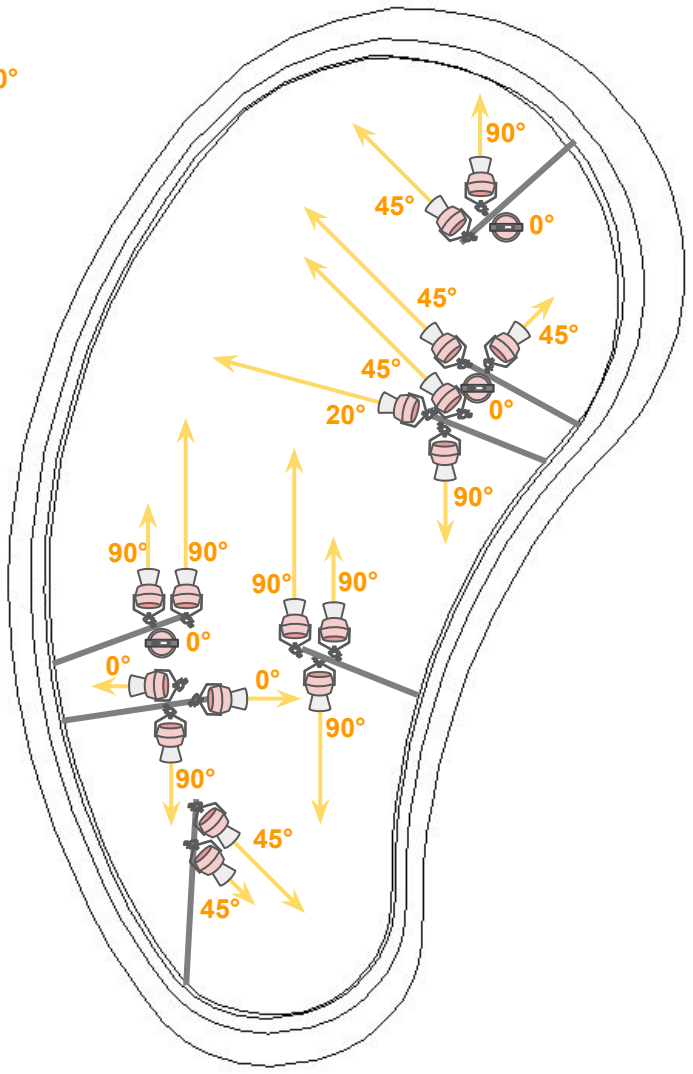

# Shedd Aquarium [Result]

Saltwater Tank

Freshwater Tank

Saltwater Tank Dim. - 14' L x 29' W x 11' 4" H  
Freshwater Tank Dim. - 14' L x 29' W x 11' 4" H

# Shedd Aquarium Lighting Layout, Top View

Total Fixture-  W2KN (20x)  W2KB (6x)

# Shedd Aquarium Light Angle, Side View

Total Fixture-  W2KN (20x)  W2KB (6x)

# Shedd Aquarium

Part No.	Description	QTY
CXW2KB-AMZ-BK-CLP-PSX-US	<b>W2KB</b> AMZ, 800W, 50D, Black, Clamp, DMX Control	6
CXW2KN-TLB-BK-CLP-PSX-US	<b>W2KN</b> TLB, 800W, 30D, Black, Clamp, DMX Control	20