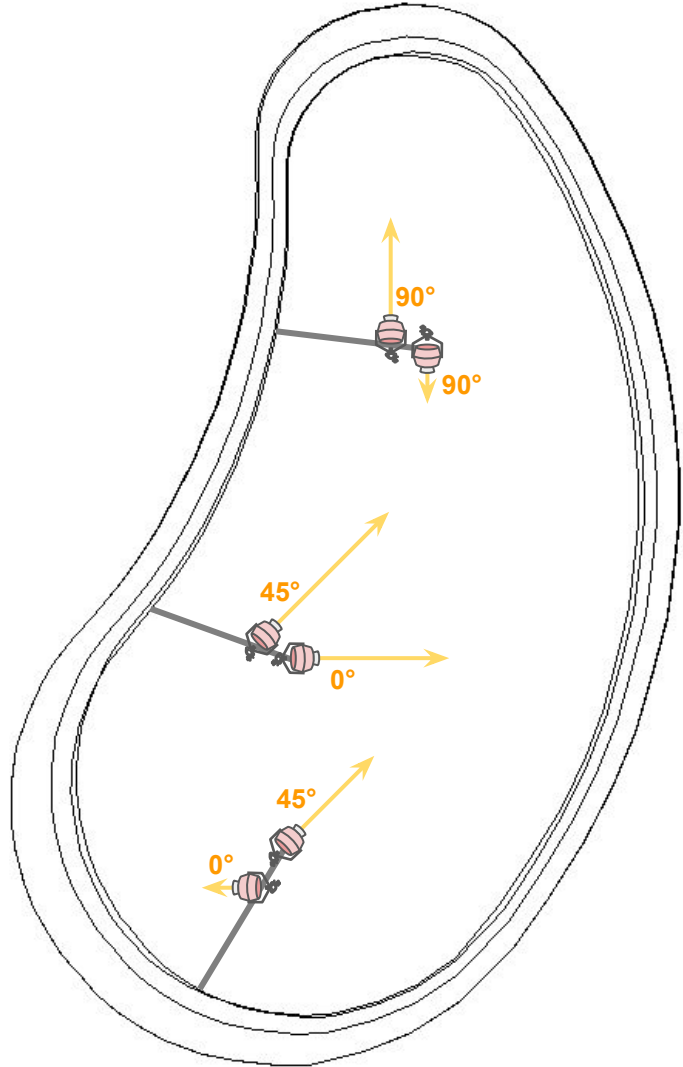

# Shedd Aquarium [Result]

Saltwater Tank

Freshwater Tank

Saltwater Tank Dim. - 14' L x 29' W x 11' 4" H  
Freshwater Tank Dim. - 14' L x 29' W x 11' 4" H

# Shedd Aquarium Lighting Layout, Top View

Total Fixture-  W2KN (20x)  W2KB (6x)

# Shedd Aquarium Light Angle, Side View

Total Fixture-  W2KN (20x)  W2KB (6x)

# Shedd Aquarium

Part No.	Description	QTY
CXW2KB-AMZ-BK-CLP-PSX-US	<b>W2KB</b> AMZ, 800W, 50D, Black, Clamp, DMX Control	6
CXW2KN-TLB-BK-CLP-PSX-US	<b>W2KN</b> TLB, 800W, 30D, Black, Clamp, DMX Control	20