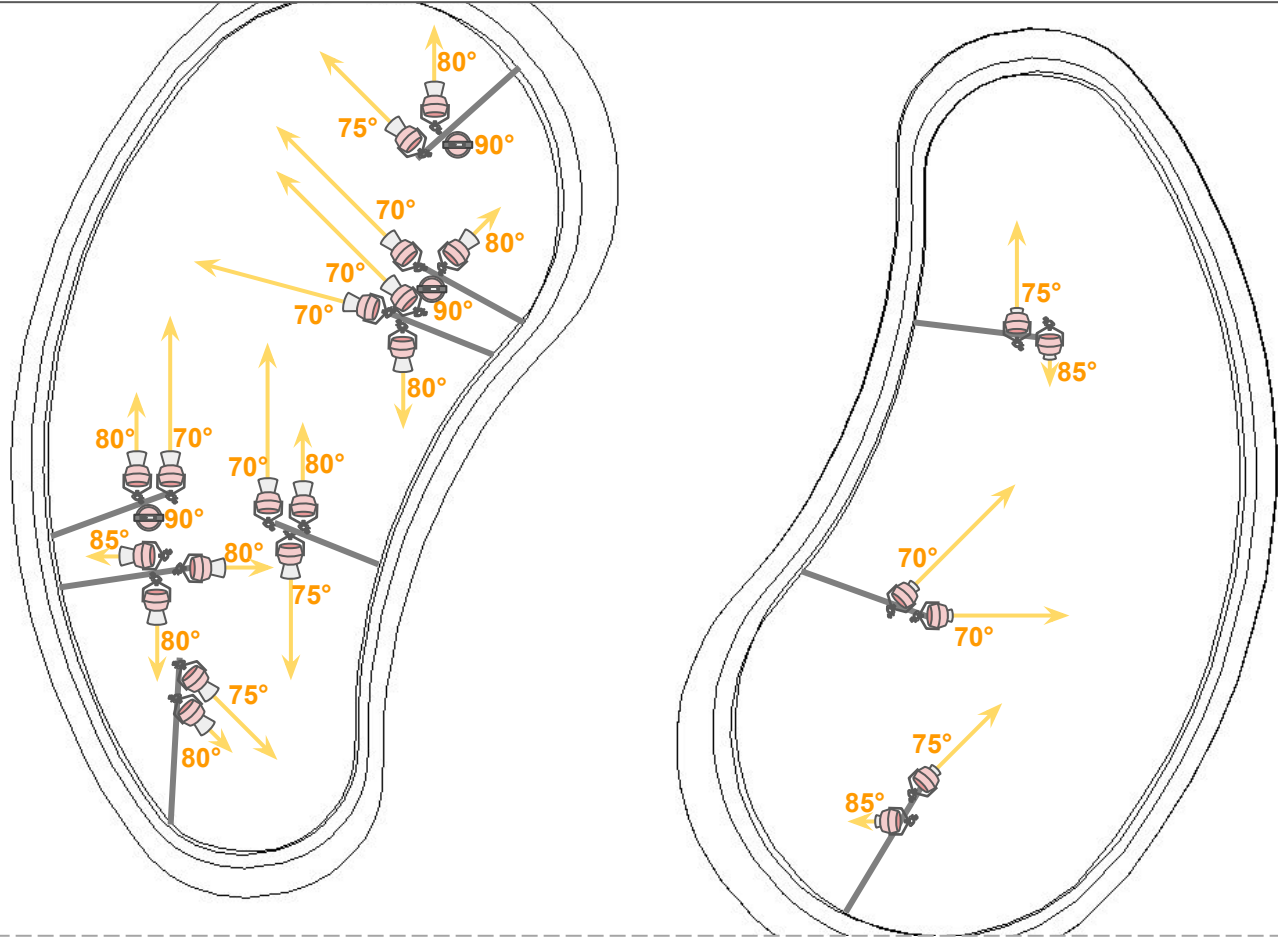

# Shedd Aquarium [Result]

Saltwater Tank

Freshwater Tank

Saltwater Tank Dim. - 14' L x 29' W x 11' 4" H  
Freshwater Tank Dim. - 14' L x 29' W x 11' 4" H

# Shedd Aquarium Lighting Layout, Top View

Total Fixture-  W2KN (20x)  W2KB (6x)

# Shedd Aquarium Light Angle, Side View

Total Fixture-  W2KN (20x)  W2KB (6x)

# Shedd Aquarium

Part No.	Description	QTY
CXW2KB-AMZ-BK-CLP-PSX-US	<b>W2KB</b> AMZ, 800W, 50D, Black, Clamp, DMX Control	6
CXW2KN-TLB-BK-CLP-PSX-US	<b>W2KN</b> TLB, 800W, 30D, Black, Clamp, DMX Control	20