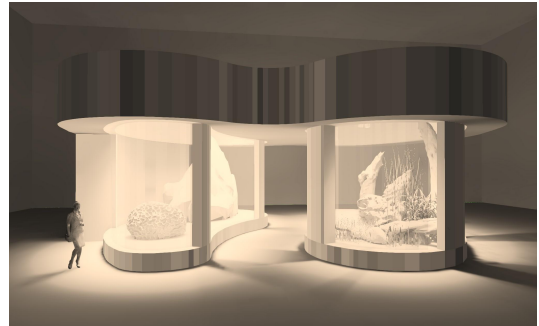

# Shedd Aquarium

# Shedd Aquarium [Result]

Saltwater Tank

Freshwater Tank

Saltwater Tank Dim. - 14' L x 29' W x 11' 4" H  
Freshwater Tank Dim. - 14' L x 29' W x 11' 4" H

# Shedd Aquarium Lighting Layout, Top View

Total Fixture-  W2KN (20x)  W2KB (6x)

# Shedd Aquarium Light Angle, Side View

Total Fixture-  W2KN (20x)  W2KB (6x)