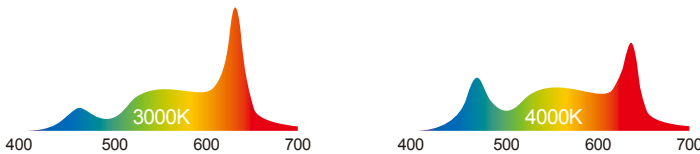

TSF Series LED Track Light

High CRI / Full Spectrum / Fixed CCT

CRI	90 or Above
Spectrum	Full Spectrum, No UV
Beam Angle	42° Flood
Efficacy	50 Lumens per Watt
Input Voltage	Universal 100-240V AV / 50-60 Hz
Dimming	Manual Knob / 100% to 20%, and Off
Thermal	Passive Cooling
Operating Temp	0 to 40°C
Dimensions / Weight	7.6" x 6.2" x 7.3" / 3 lbs
Material	Aluminum Housing / Aluminum Bracket
Rotation / Tilt	330° / ± 145° (from Vertical Down)
Accessory Mounting	Thumb Screw
LED Source	DiCon's Multi-Chip Dense Matrix LED
Expected Life	50,000 Hours / 70% Lumen Maintenance
Warranty	5 Years
Standards	Tested to LM79 and LM80 Protocols

OPTICAL SPECTRUM

CRI Measurement	R1	R2	R3	R4	R5	R6	R7	R8	R9	R10	R11	R12	R13	R14	R15	CRI Ra	CRI Extended
3000K	92	99	84	92	96	98	93	86	76	90	91	83	95	88	91	92	90
4000K	98	99	92	95	95	95	96	94	88	92	94	69	99	94	94	96	93

*Values in this table are typical

ORDERING GUIDE

TSF	25	-		-		-		-	WFD	-	M	-	U
Model	Finish		Track		CCT		Beam Angle		Control		Voltage		
25 25W	BK Black WT White		TEK TEK ECO ECO		3000 3000K 3500 3500K 4000 4000K		WFD Wide		M Manual		U 110-240V		