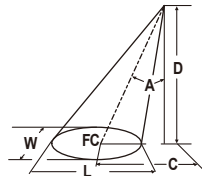

1. Refer to Mechanical Figures for track adapter info

Example: TSF25-BK-TEK-4000-WFD-M-U

MECHANICAL FIGURES

Global TEK - 2 Circuit Track

Global ECO - Halo Track

PHOTOMETRIC DATA

- A** Aiming Angle
- C** Distance to Center of Beam (ft)
- CBCP** Center Beam Candle Power
- D** Distance (ft)
- FC** Footcandles (fc)
- L** Beam Length (ft)
- W** Beam Width (ft)

Fixed 3000K	Beam Angle	CBCP	A=0°				A=30°					A=45°					A=60°				
			D	FC*	L	W	D	C	FC*	L	W	D	C	FC*	L	W	D	C	FC*	L	W
Wide Flood	42°	1550	2.5	245	1.7	1.7	2.5	1.2	194	2.1	1.9	2.0	1.5	221	2.1	1.7	1.5	1.6	243	2.4	1.6
			4.0	96	2.7	2.7	3.5	1.6	99	2.9	2.6	3.0	2.3	98	3.2	2.6	2.5	2.7	88	4.0	2.7
			5.5	51	3.8	3.8	5.0	2.3	49	4.2	3.8	4.0	3.0	55	4.2	3.4	3.5	3.8	45	5.6	3.8
			7.0	31	4.8	4.8	6.0	2.8	34	5.0	4.5	5.0	3.8	35	5.3	4.3	4.0	4.4	34	6.4	4.3
Flood**	36°	2100	3.0	234	1.7	1.7	3.0	1.5	182	2.3	2.0	2.5	2.0	188	2.4	1.9	2.0	2.4	177	2.8	1.9
			4.5	103	2.6	2.6	4.0	2.0	102	3.0	2.7	3.5	2.7	96	3.3	2.7	2.5	2.9	113	3.5	2.3
			6.0	58	3.5	3.5	5.5	2.7	54	4.1	3.7	4.5	3.5	58	4.3	3.5	3.5	4.1	58	5.0	3.3
			8.0	33	4.7	4.7	7.0	3.4	38	5.3	4.7	6.0	4.7	33	5.7	4.6	4.5	5.3	35	6.4	4.2
Spot**	21°	3600	4.0	226	1.5	1.5	3.5	1.9	226	1.6	1.5	3.0	2.8	211	2.0	1.5	2.5	3.7	164	2.9	1.7
			5.5	120	2.1	2.1	5.0	2.7	111	2.4	2.1	4.0	3.7	119	2.6	2.0	3.0	4.5	114	3.5	2.0
			8.0	57	3.0	3.0	7.0	3.8	56	3.3	3.0	6.0	5.5	53	4.0	3.0	4.5	6.7	51	5.3	3.0
			10.5	33	3.9	3.9	9.0	4.9	34	4.2	3.8	7.5	6.9	34	5.0	3.8	5.5	8.2	34	6.4	3.7