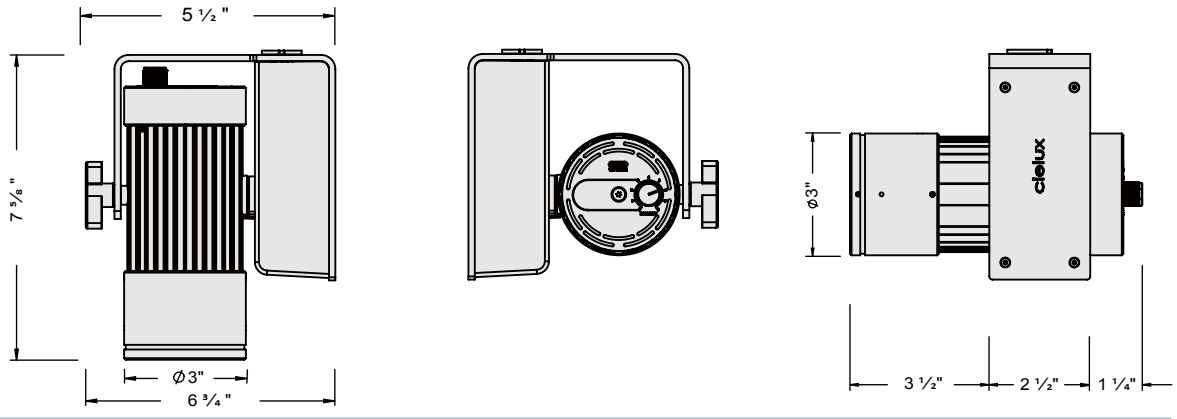

TSF Series LED Track Light

High CRI / Full Spectrum / Fixed CCT

CRI	90 or Above
Spectrum	Full Spectrum, No UV
Beam Angle	42° Flood
Efficacy	50 Lumens per Watt
Input Voltage	Universal 100-240V AV / 50-60 Hz
Dimming	Manual Knob / 100% to 20%, and Off
Thermal	Passive Cooling
Operating Temp	0 to 40°C
Dimensions / Weight	7.6" x 6.2" x 7.3" / 3 lbs
Material	Aluminum Housing / Aluminum Bracket
Rotation / Tilt	330° / ± 145° (from Vertical Down)
Accessory Mounting	Thumb Screw
LED Source	DiCon's Multi-Chip Dense Matrix LED
Expected Life	50,000 Hours / 70% Lumen Maintenance
Warranty	5 Years
Standards	Tested to LM79 and LM80 Protocols

*Values in this table are typical

ORDERING GUIDE

TSF	25	-		-		-		-	WFD	-	M	-	U
Model	Finish		Track		CCT		Beam Angle		Control		Voltage		
25 25W	BK Black WT White		TEK TEK ECO ECO		3000 3000K 3500 3500K 4000 4000K		WFD Wide		M Manual		U 110-240V		

1. Refer to Mechanical Figures for track adapter info

Example: TSF25-BK-TEK-4000-WFD-M-U

MECHANICAL FIGURES

Global TEK - 2 Circuit Track

Global ECO - Halo Track

PHOTOMETRIC DATA

- A** Aiming Angle
- C** Distance to Center of Beam (ft)
- CBCP** Center Beam Candle Power
- D** Distance (ft)
- FC** Footcandles (fc)
- L** Beam Length (ft)
- W** Beam Width (ft)