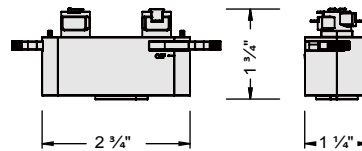

1. Refer to Mechanical Figures for track adapter info

Example: TSF25-BK-TEK-4000-WFD-M-U

MECHANICAL FIGURES

Global TEK - 2 Circuit Track

Global ECO - Halo Track

PHOTOMETRIC DATA

- A** Aiming Angle
- C** Distance to Center of Beam (ft)
- CBCP** Center Beam Candle Power
- D** Distance (ft)
- FC** Footcandles (fc)
- L** Beam Length (ft)
- W** Beam Width (ft)

Fixed 3000K	Beam Angle	CBCP	A=0°				A=30°					A=45°					A=60°				
			D	FC*	L	W	D	C	FC*	L	W	D	C	FC*	L	W	D	C	FC*	L	W
Wide Flood	42°	1550	2.5	245	1.7	1.7	2.5	1.2	194	2.1	1.9	2.0	1.5	221	2.1	1.7	1.5	1.6	243	2.4	1.6
			4.0	96	2.7	2.7	3.5	1.6	99	2.9	2.6	3.0	2.3	98	3.2	2.6	2.5	2.7	88	4.0	2.7
			5.5	51	3.8	3.8	5.0	2.3	49	4.2	3.8	4.0	3.0	55	4.2	3.4	3.5	3.8	45	5.6	3.8
			7.0	31	4.8	4.8	6.0	2.8	34	5.0	4.5	5.0	3.8	35	5.3	4.3	4.0	4.4	34	6.4	4.3
Flood**	36°	2100	3.0	234	1.7	1.7	3.0	1.5	182	2.3	2.0	2.5	2.0	188	2.4	1.9	2.0	2.4	177	2.8	1.9
			4.5	103	2.6	2.6	4.0	2.0	102	3.0	2.7	3.5	2.7	96	3.3	2.7	2.5	2.9	113	3.5	2.3
			6.0	58	3.5	3.5	5.5	2.7	54	4.1	3.7	4.5	3.5	58	4.3	3.5	3.5	4.1	58	5.0	3.3
			8.0	33	4.7	4.7	7.0	3.4	38	5.3	4.7	6.0	4.7	33	5.7	4.6	4.5	5.3	35	6.4	4.2
Spot**	21°	3600	4.0	226	1.5	1.5	3.5	1.9	226	1.6	1.5	3.0	2.8	211	2.0	1.5	2.5	3.7	164	2.9	1.7
			5.5	120	2.1	2.1	5.0	2.7	111	2.4	2.1	4.0	3.7	119	2.6	2.0	3.0	4.5	114	3.5	2.0
			8.0	57	3.0	3.0	7.0	3.8	56	3.3	3.0	6.0	5.5	53	4.0	3.0	4.5	6.7	51	5.3	3.0
			10.5	33	3.9	3.9	9.0	4.9	34	4.2	3.8	7.5	6.9	34	5.0	3.8	5.5	8.2	34	6.4	3.7