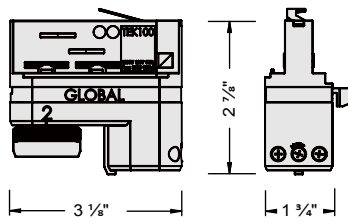

1. Refer to Mechanical Figures for track adapter info

Example: TSF25-BK-TEK-4000-WFD-M-U

MECHANICAL FIGURES

Global TEK - 2 Circuit Track

Global ECO - Halo Track

PHOTOMETRIC DATA

- A** Aiming Angle
- C** Distance to Center of Beam (ft)
- CBCP** Center Beam Candle Power
- D** Distance (ft)
- FC** Footcandles (fc)
- L** Beam Length (ft)
- W** Beam Width (ft)